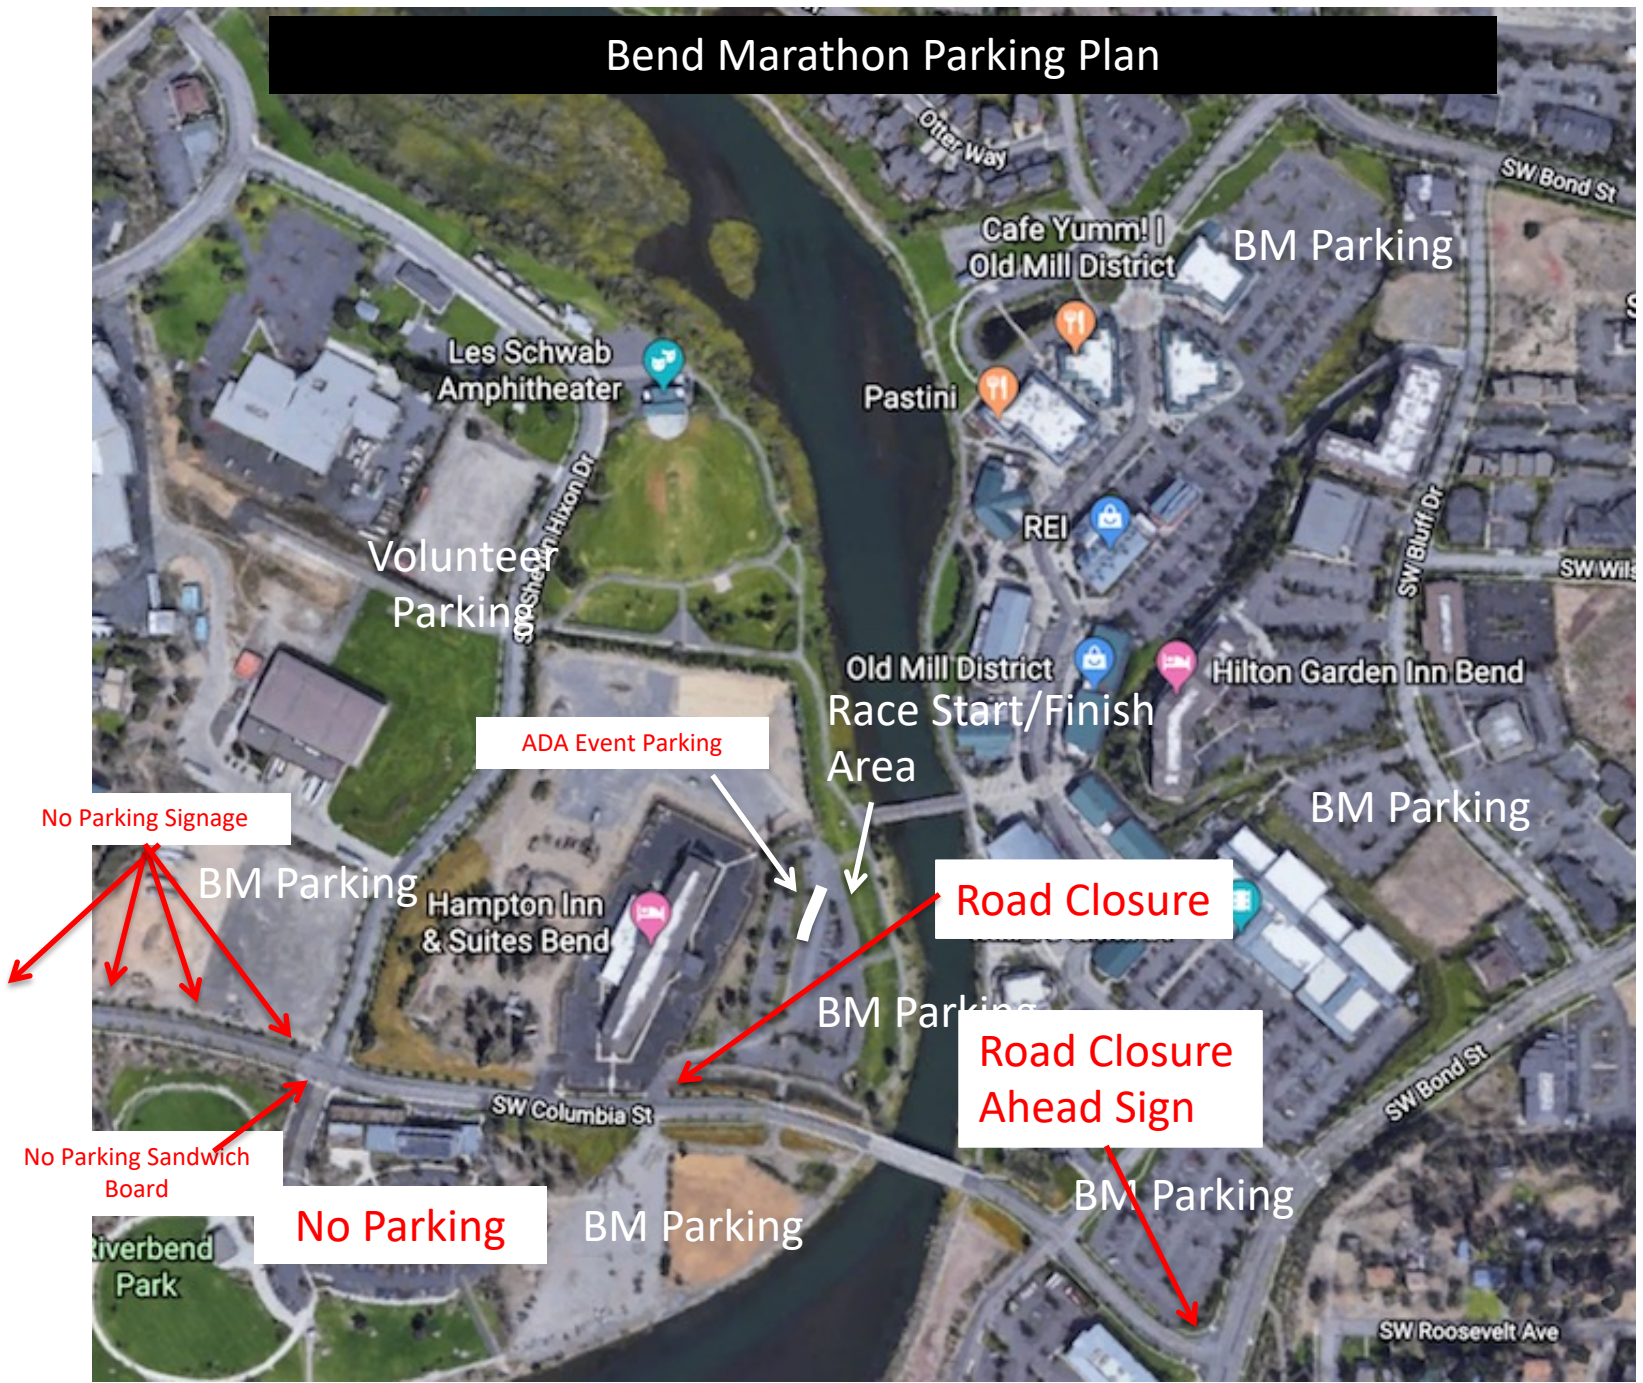

# Bend Marathon Parking Plan

# Bend Marathon Parking Plan

ADA Event Parking

Race Start/Finish Area

BM Parking

No Event Parking

No Event Parking  
Sandwich Board

Temp 5min Road  
Closures 7-9am

Road Closure  
Ahead Sign

Dog Park

SW Columbia St

Google

Van  
Cloth

Old Mill Bridge

Deschutes River

Deschutes River Trail

Deschutes River Trail

Bath &  
Bea

Red Robin  
Burgers a

lul  
Sp